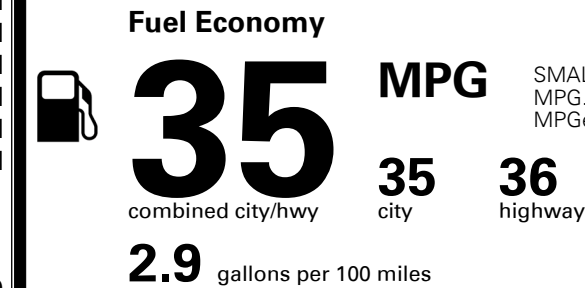

EPA DOT Fuel Economy and Environment

Gasoline Vehicle

SMALL SUVs range from 14 to 125 MPG. The best vehicle rates 146 MPGe.

You save \$1,500
 in fuel costs over 5 years compared to the average new vehicle.