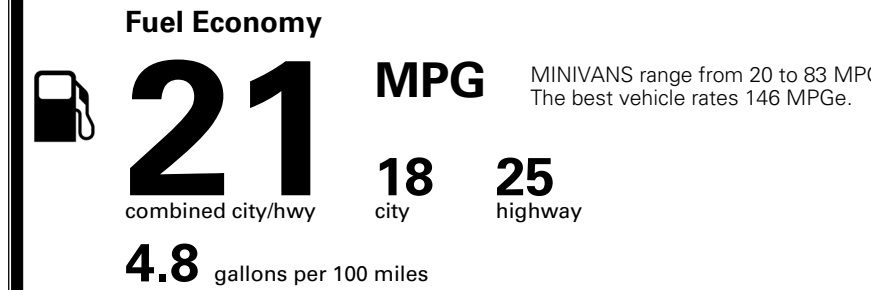

### EPA DOT Fuel Economy and Environment

Gasoline Vehicle

**You spend \$3,250 more in fuel costs over 5 years** compared to the average new vehicle.

**Annual fuel cost \$2,350**

Actual results will vary for many reasons, including driving conditions and how you drive and maintain your vehicle. The average new vehicle gets 29 MPG and costs \$8,500 to fuel over 5 years. Cost estimates are based on 15,000 miles per year at \$ 3.30 per gallon. MPGe is miles per gasoline gallon equivalent. Vehicle emissions are a significant cause of climate change and smog.