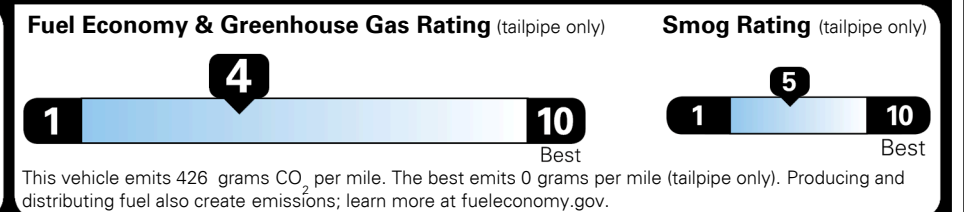

EPA DOT Fuel Economy and Environment

Gasoline Vehicle

You spend \$3,000 more in fuel costs over 5 years compared to the average new vehicle.

Annual fuel cost \$2,500

Actual results will vary for many reasons, including driving conditions and how you drive and maintain your vehicle. The average new vehicle gets 28 MPG and costs \$9,500 to fuel over 5 years. Cost estimates are based on 15,000 miles per year at \$ 3.50 per gallon. MPGe is miles per gasoline gallon equivalent. Vehicle emissions are a significant cause of climate change and smog.