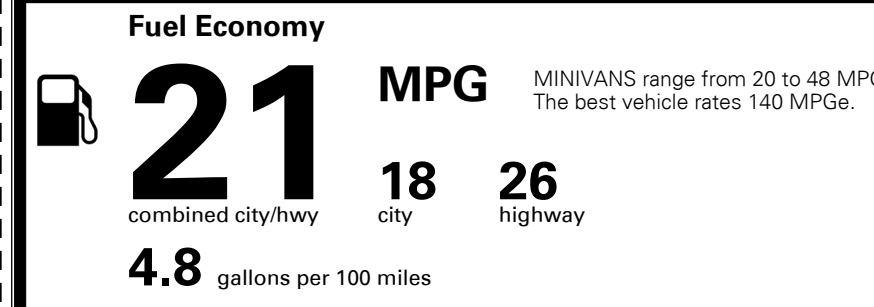

EPA DOT Fuel Economy and Environment

Gasoline Vehicle

You spend $3,000 more in fuel costs over 5 years compared to the average new vehicle.

Annual fuel cost $2,500