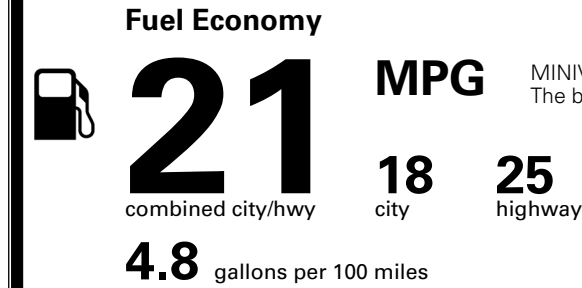

MSRP INCLUDING OPTIONS

\$ 51,985.00

INLAND FREIGHT AND HANDLING

\$ 1,545.00

TOTAL MANUFACTURER'S SUGGESTED RETAIL PRICE ▶

\$ 53,530.00

*Additional terms and conditions apply.
 **Kia Connect may be currently unavailable for some Model Year 2022 and newer vehicles sold or purchased in Massachusetts; please see owners.kia.com for more information.
 NOTE: When you purchase this vehicle, Kia America, Inc. collects personal information you provide to the dealership. For information on our collection and use of personal information and your rights, please see our Privacy Policy on www.kia.com.

TOTAL ADDITIONAL WEIGHT:

EPA DOT Fuel Economy and Environment

Gasoline Vehicle

You spend \$3,250 more in fuel costs over 5 years compared to the average new vehicle.

Annual fuel cost \$2,350

Actual results will vary for many reasons, including driving conditions and how you drive and maintain your vehicle. The average new vehicle gets 29 MPG and costs \$8,500 to fuel over 5 years. Cost estimates are based on 15,000 miles per year at \$ 3.30 per gallon. MPGe is miles per gasoline gallon equivalent. Vehicle emissions are a significant cause of climate change and smog.