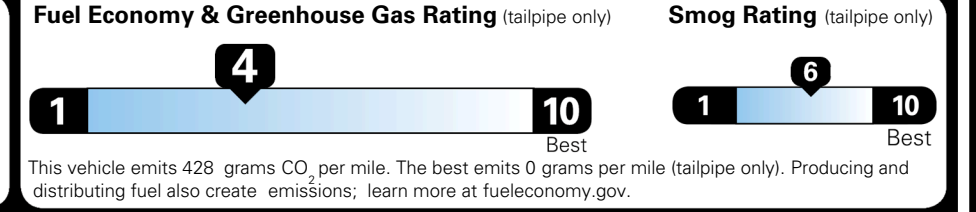

TOTAL ADDITIONAL WEIGHT:

EPA DOT Fuel Economy and Environment

Gasoline Vehicle

You spend \$3,250 more in fuel costs over 5 years compared to the average new vehicle.

Annual fuel cost \$2,350

Actual results will vary for many reasons, including driving conditions and how you drive and maintain your vehicle. The average new vehicle gets 29 MPG and costs \$8,500 to fuel over 5 years. Cost estimates are based on 15,000 miles per year at \$ 3.30 per gallon. MPGe is miles per gasoline gallon equivalent. Vehicle emissions are a significant cause of climate change and smog.