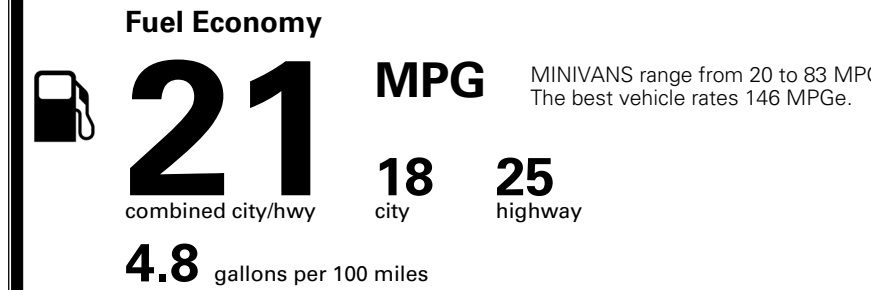

\$495.00
 \$285.00

MSRP INCLUDING OPTIONS

\$ 52,270.00

INLAND FREIGHT AND HANDLING

\$ 1,545.00

TOTAL MANUFACTURER'S SUGGESTED RETAIL PRICE ▶

\$ 53,815.00

*Additional terms and conditions apply.
 **Kia Connect may be currently unavailable for some Model Year 2022 and newer vehicles sold or purchased in Massachusetts; please see owners.kia.com for more information.
 NOTE: When you purchase this vehicle, Kia America, Inc. collects personal information you provide to the dealership. For information on our collection and use of personal information and your rights, please see our Privacy Policy on www.kia.com.

TOTAL ADDITIONAL WEIGHT: 11.4

EPA DOT Fuel Economy and Environment

Gasoline Vehicle

You spend
\$3,250
 more in fuel costs
 over 5 years
 compared to the
 average new vehicle.

Annual fuel cost
\$2,350

Actual results will vary for many reasons, including driving conditions and how you drive and maintain your vehicle. The average new vehicle gets 29 MPG and costs \$8,500 to fuel over 5 years. Cost estimates are based on 15,000 miles per year at \$ 3.30 per gallon. MPGe is miles per gasoline gallon equivalent. Vehicle emissions are a significant cause of climate change and smog.