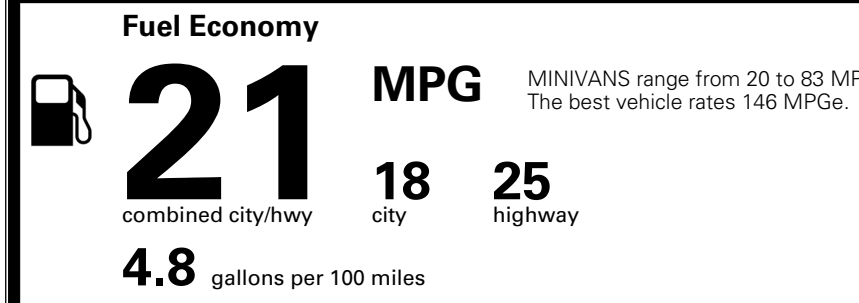

EPA DOT Fuel Economy and Environment

Gasoline Vehicle

You spend **$3,250** more in fuel costs over 5 years compared to the average new vehicle.

Annual fuel cost **$2,350**