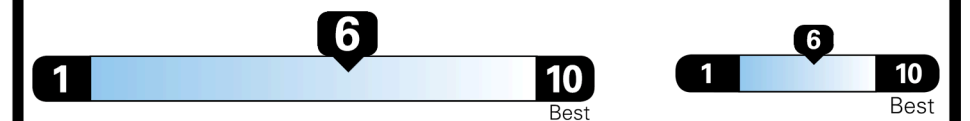

EPA DOT Fuel Economy and Environment

Gasoline Vehicle

Fuel Economy
29 MPG
combined city/hwy
3.4 gallons per 100 miles
27 city
31 highway
SMALL SUVs range from 14 to 125 MPG. The best vehicle rates 146 MPGe.

You save $0
in fuel costs over 5 years compared to the average new vehicle.

Annual fuel cost $1,700

Fuel Economy & Greenhouse Gas Rating (tailpipe only) **Smog Rating** (tailpipe only)