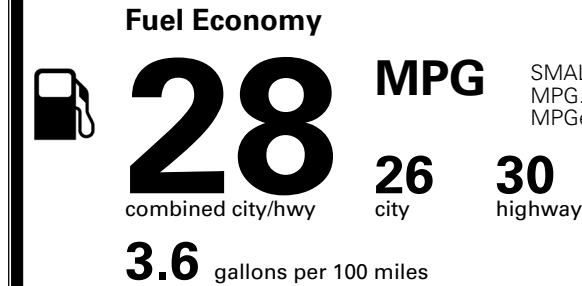

\$ 1,495.00

TOTAL MANUFACTURER'S SUGGESTED RETAIL PRICE ▶

\$ 29,585.00

TOTAL ADDITIONAL WEIGHT:

EPA DOT Fuel Economy and Environment

Gasoline Vehicle

You spend \$250 more in fuel costs over 5 years compared to the average new vehicle.