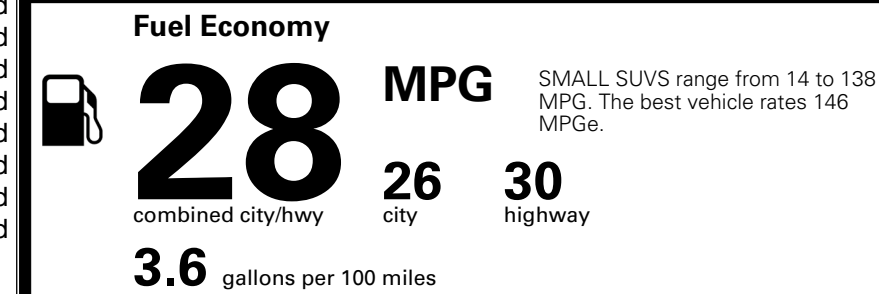

\$545.00
 \$45.00

MSRP INCLUDING OPTIONS

\$ 29,580.00

INLAND FREIGHT AND HANDLING

\$ 1,495.00

TOTAL MANUFACTURER'S SUGGESTED RETAIL PRICE ▶

\$ 31,075.00

*Additional terms and conditions apply.
 **Kia Connect may be currently unavailable for some Model Year 2022 and newer vehicles sold or purchased in Massachusetts; please see owners.kia.com for more information.
 NOTE: When you purchase this vehicle, Kia America, Inc. collects personal information you provide to the dealership. For information on our collection and use of personal information and your rights, please see our Privacy Policy on www.kia.com.

TOTAL ADDITIONAL WEIGHT: 0.8

EPA DOT Fuel Economy and Environment

Gasoline Vehicle

You spend \$250 more in fuel costs over 5 years compared to the average new vehicle.

Annual fuel cost \$1,650

Actual results will vary for many reasons, including driving conditions and how you drive and maintain your vehicle. The average new vehicle gets 29 MPG and costs \$8,000 to fuel over 5 years. Cost estimates are based on 15,000 miles per year at \$ 3.10 per gallon. MPGe is miles per gasoline gallon equivalent. Vehicle emissions are a significant cause of climate change and smog.