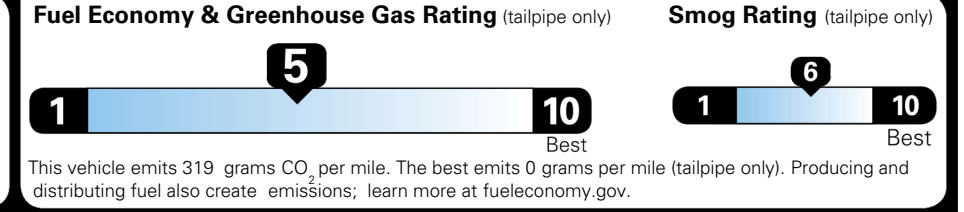

TOTAL ADDITIONAL WEIGHT: 0.8

EPA DOT Fuel Economy and Environment

Gasoline Vehicle

You spend \$250 more in fuel costs over 5 years compared to the average new vehicle.

Annual fuel cost \$1,650

Actual results will vary for many reasons, including driving conditions and how you drive and maintain your vehicle. The average new vehicle gets 29 MPG and costs \$8,000 to fuel over 5 years. Cost estimates are based on 15,000 miles per year at \$ 3.10 per gallon. MPGe is miles per gasoline gallon equivalent. Vehicle emissions are a significant cause of climate change and smog.