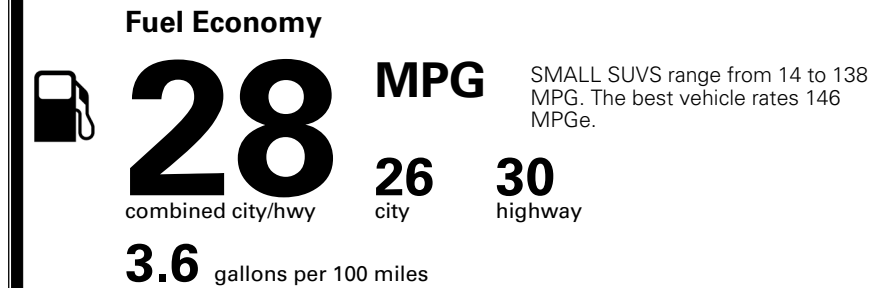

MSRP INCLUDING OPTIONS

\$ 29,535.00

INLAND FREIGHT AND HANDLING

\$ 1,495.00

TOTAL MANUFACTURER'S SUGGESTED RETAIL PRICE ▶

\$ 31,030.00

*Additional terms and conditions apply.
 **Kia Connect may be currently unavailable for some Model Year 2022 and newer vehicles sold or purchased in Massachusetts; please see owners.kia.com for more information.
 NOTE: When you purchase this vehicle, Kia America, Inc. collects personal information you provide to the dealership. For information on our collection and use of personal information and your rights, please see our Privacy Policy on www.kia.com.

TOTAL ADDITIONAL WEIGHT:

EPA DOT Fuel Economy and Environment

Gasoline Vehicle

You spend **\$250** more in fuel costs over 5 years compared to the average new vehicle.

Annual fuel cost **\$1,650**

Actual results will vary for many reasons, including driving conditions and how you drive and maintain your vehicle. The average new vehicle gets 29 MPG and costs \$8,000 to fuel over 5 years. Cost estimates are based on 15,000 miles per year at \$ 3.10 per gallon. MPGe is miles per gasoline gallon equivalent. Vehicle emissions are a significant cause of climate change and smog.