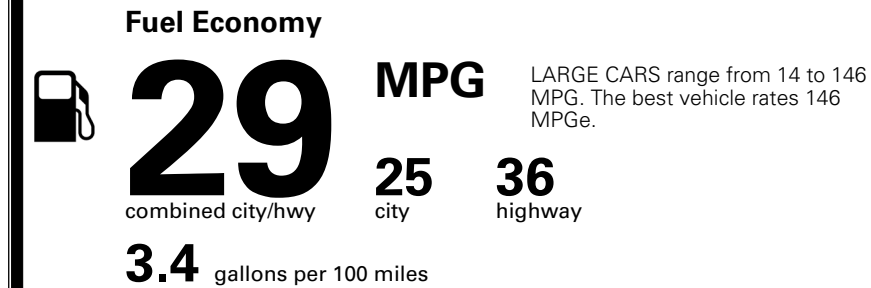

MSRP INCLUDING OPTIONS \$ 29,345.00

INLAND FREIGHT AND HANDLING \$ 1,245.00

TOTAL MANUFACTURER'S SUGGESTED RETAIL PRICE ▶ \$ 30,590.00

TOTAL ADDITIONAL WEIGHT: 28.7

EPA DOT Fuel Economy and Environment

Gasoline Vehicle