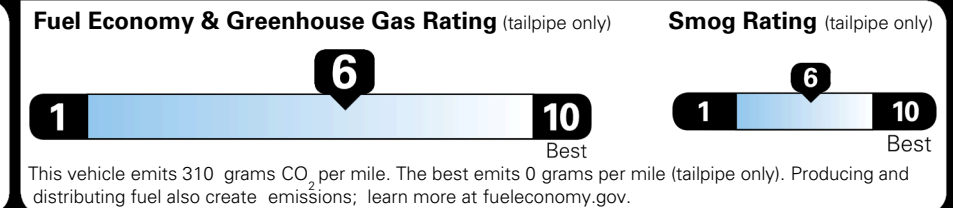

Actual results will vary for many reasons, including driving conditions and how you drive and maintain your vehicle. The average new vehicle gets 29 MPG and costs $8,500 to fuel over 5 years. Cost estimates are based on 15,000 miles per year at $ 3.30 per gallon. MPGe is miles per gasoline gallon equivalent. Vehicle emissions are a significant cause of climate change and smog.

fueleconomy.gov

Calculate personalized estimates and compare vehicles