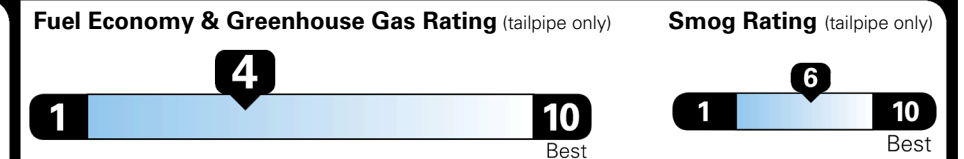

This vehicle emits 467 grams CO₂ per mile. The best emits 0 grams per mile (tailpipe only). Producing and distributing fuel also create emissions; learn more at fueleconomy.gov.

Actual results will vary for many reasons, including driving conditions and how you drive and maintain your vehicle. The average new vehicle gets 29 MPG and costs $8,500 to fuel over 5 years. Cost estimates are based on 15,000 miles per year at $ 3.30 per gallon. MPGe is miles per gasoline gallon equivalent. Vehicle emissions are a significant cause of climate change and smog.

fueleconomy.gov

Calculate personalized estimates and compare vehicles

GOVERNMENT 5-STAR SAFETY RATINGS

Overall Vehicle Score Not Rated

Based on the combined rating of frontal, side and rollover.
Should ONLY be compared to other vehicles of similar size and weight.

Frontal	Driver	Not Rated
Crash	Passenger	Not Rated

Based on the risk of injury in a frontal impact.
Should ONLY be compared to other vehicles of similar size and weight.

Side	Front seat	Not Rated
Crash	Rear seat	Not Rated

Star ratings based on the risk of injury in a side impact.

Rollover Not Rated

Star ratings based on the risk of rollover in a single-vehicle crash.

Star ratings range from 1 to 5 stars (★★★★★) with 5 being the highest.

Source: National Highway Traffic Safety Administration (NHTSA).

www.safercar.gov or 1-888-327-4236

Manufacturer's suggested retail price includes Manufacturer's recommended pre-delivery service. License and title fees, state and local taxes and other dealer installed options and accessories are not included in the manufacturer's suggested retail price.

PARTS CONTENT INFORMATION

FOR VEHICLES IN THIS CAR LINE U.S./CANADIAN
PARTS CONTENT: 50 %

MAJOR SOURCES OF FOREIGN PARTS:
KOREA: 35%

NOTE: PARTS CONTENT DOES NOT INCLUDE FINAL ASSEMBLY, DISTRIBUTION, OR OTHER NON-PARTS COSTS.

FOR THIS VEHICLE
FINAL ASSEMBLY POINT:
WEST POINT, GA, USA

COUNTRY OF ORIGIN

ENGINE (MOTOR): KOREA

TRANSMISSION: USA