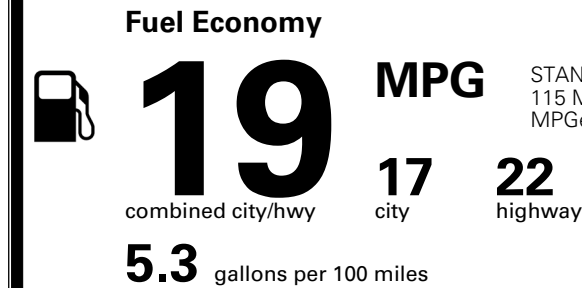

### TOTAL MANUFACTURER'S SUGGESTED RETAIL PRICE ▶

\$ 59,375.00

TOTAL ADDITIONAL WEIGHT: 7.2

\*Additional terms and conditions apply.  
 \*\*Kia Connect may be currently unavailable for some Model Year 2022 and newer vehicles sold or purchased in Massachusetts; please see owners.kia.com for more information.  
 NOTE: When you purchase this vehicle, Kia America, Inc. collects personal information you provide to the dealership. For information on our collection and use of personal information and your rights, please see our Privacy Policy on www.kia.com.

## EPA DOT Fuel Economy and Environment

Gasoline Vehicle

STANDARD SUVs range from 12 to 115 MPG. The best vehicle rates 146 MPGe.

You spend  
**\$4,500**  
 more in fuel costs  
 over 5 years  
 compared to the  
 average new vehicle.