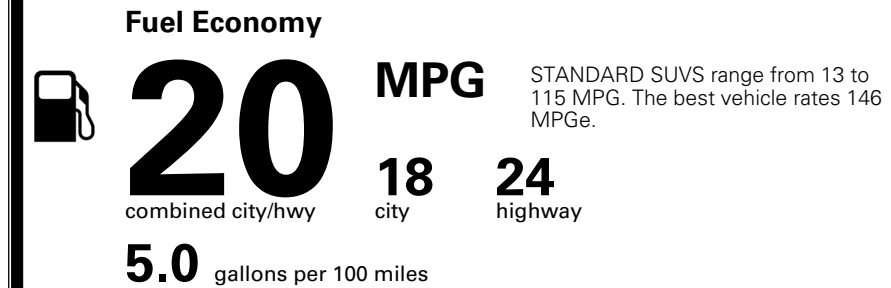

MSRP INCLUDING OPTIONS \$ 44,835.00

INLAND FREIGHT AND HANDLING \$ 1,545.00

TOTAL MANUFACTURER'S SUGGESTED RETAIL PRICE ▶ \$ 46,380.00

TOTAL ADDITIONAL WEIGHT: 7.2

*Additional terms and conditions apply.
 **Kia Connect may be currently unavailable for some Model Year 2022 and newer vehicles sold or purchased in Massachusetts; please see owners.kia.com for more information.
 NOTE: When you purchase this vehicle, Kia America, Inc. collects personal information you provide to the dealership. For information on our collection and use of personal information and your rights, please see our Privacy Policy on www.kia.com.

EPA DOT Fuel Economy and Environment

Gasoline Vehicle

You spend \$3,500 more in fuel costs over 5 years compared to the average new vehicle.

Annual fuel cost \$2,300

Actual results will vary for many reasons, including driving conditions and how you drive and maintain your vehicle. The average new vehicle gets 29 MPG and costs \$8,000 to fuel over 5 years. Cost estimates are based on 15,000 miles per year at \$ 3.10 per gallon. MPGe is miles per gasoline gallon equivalent. Vehicle emissions are a significant cause of climate change and smog.