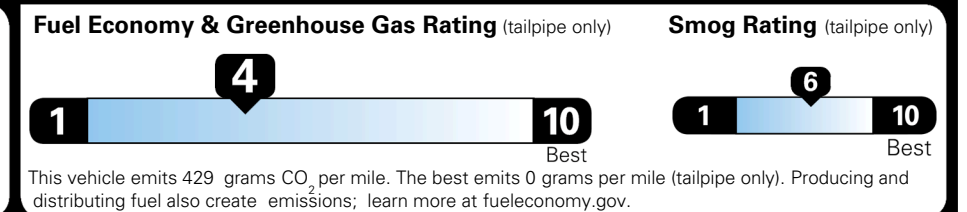

MSRP INCLUDING OPTIONS \$ 44,835.00

INLAND FREIGHT AND HANDLING \$ 1,545.00

TOTAL MANUFACTURER'S SUGGESTED RETAIL PRICE ▶ \$ 46,380.00

TOTAL ADDITIONAL WEIGHT: 7.2

*Additional terms and conditions apply.
 **Kia Connect may be currently unavailable for some Model Year 2022 and newer vehicles sold or purchased in Massachusetts; please see owners.kia.com for more information.
 NOTE: When you purchase this vehicle, Kia America, Inc. collects personal information you provide to the dealership. For information on our collection and use of personal information and your rights, please see our Privacy Policy on www.kia.com.

EPA DOT Fuel Economy and Environment

Gasoline Vehicle

You spend \$3,500 more in fuel costs over 5 years compared to the average new vehicle.

Annual fuel cost \$2,300

Actual results will vary for many reasons, including driving conditions and how you drive and maintain your vehicle. The average new vehicle gets 29 MPG and costs \$8,000 to fuel over 5 years. Cost estimates are based on 15,000 miles per year at \$ 3.10 per gallon. MPGe is miles per gasoline gallon equivalent. Vehicle emissions are a significant cause of climate change and smog.