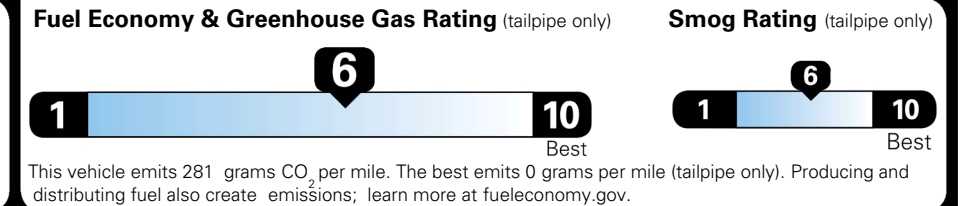

\$ 57,450.00

EPA DOT Fuel Economy and Environment

Gasoline Vehicle

You save \$500
 in fuel costs over 5 years compared to the average new vehicle.

Annual fuel cost **\$1,500**

Actual results will vary for many reasons, including driving conditions and how you drive and maintain your vehicle. The average new vehicle gets 29 MPG and costs \$8,000 to fuel over 5 years. Cost estimates are based on 15,000 miles per year at \$ 3.10 per gallon. MPGe is miles per gasoline gallon equivalent. Vehicle emissions are a significant cause of climate change and smog.