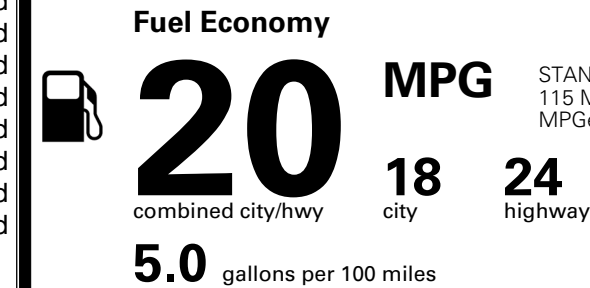

\$625.00
 \$255.00

MSRP INCLUDING OPTIONS

\$ 48,170.00

INLAND FREIGHT AND HANDLING

\$ 1,545.00

TOTAL MANUFACTURER'S SUGGESTED RETAIL PRICE ▶

\$ 49,715.00

TOTAL ADDITIONAL WEIGHT:

EPA DOT Fuel Economy and Environment

Gasoline Vehicle

You spend
\$4,000
 more in fuel costs
 over 5 years
 compared to the
 average new vehicle.

Annual fuel cost
\$2,500

Actual results will vary for many reasons, including driving conditions and how you drive and maintain your vehicle. The average new vehicle gets 29 MPG and costs \$8,500 to fuel over 5 years. Cost estimates are based on 15,000 miles per year at \$ 3.30 per gallon. MPGe is miles per gasoline gallon equivalent. Vehicle emissions are a significant cause of climate change and smog.