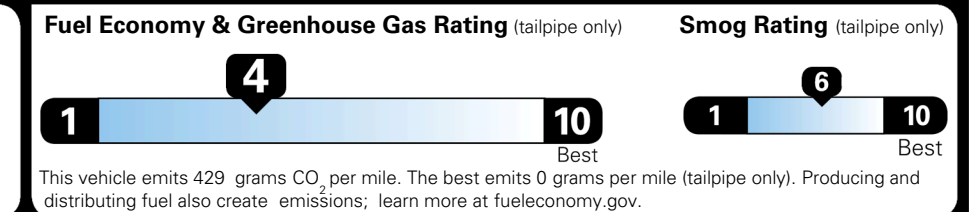

EPA DOT Fuel Economy and Environment

Gasoline Vehicle

You spend
\$3,500
 more in fuel costs
 over 5 years
 compared to the
 average new vehicle.

Annual fuel cost
\$2,300

Actual results will vary for many reasons, including driving conditions and how you drive and maintain your vehicle. The average new vehicle gets 29 MPG and costs \$8,000 to fuel over 5 years. Cost estimates are based on 15,000 miles per year at \$ 3.10 per gallon. MPGe is miles per gasoline gallon equivalent. Vehicle emissions are a significant cause of climate change and smog.