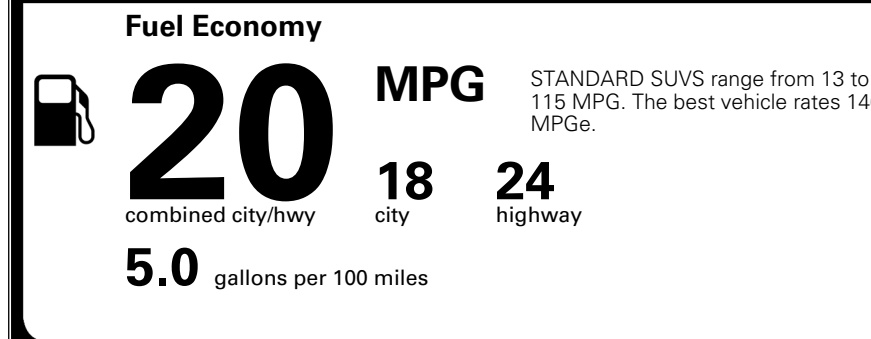

EPA DOT Fuel Economy and Environment

Gasoline Vehicle

You spend
$3,500
more in fuel costs
over 5 years
compared to the
average new vehicle.

Annual fuel cost
$2,300