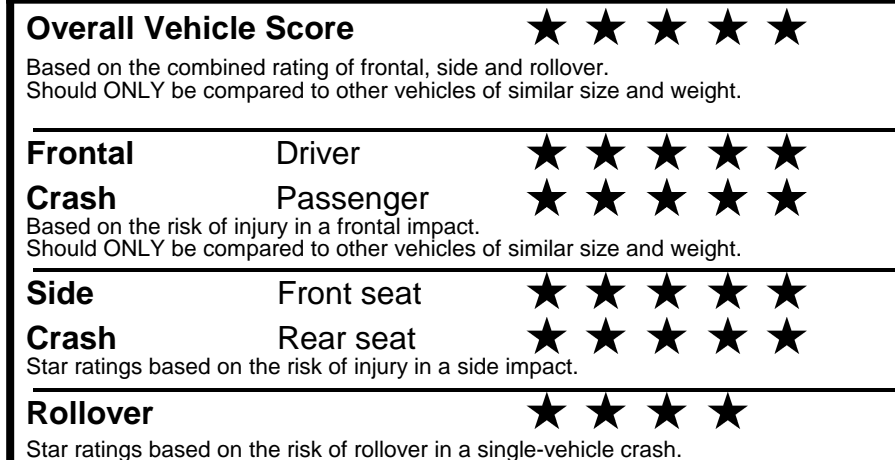

fueleconomy.gov

Calculate personalized estimates and compare vehicles

GOVERNMENT 5-STAR SAFETY RATINGS

Star ratings range from 1 to 5 stars (★★★★★) with 5 being the highest.
 Source: National Highway Traffic Safety Administration (NHTSA).
www.safercar.gov or 1-888-327-4236