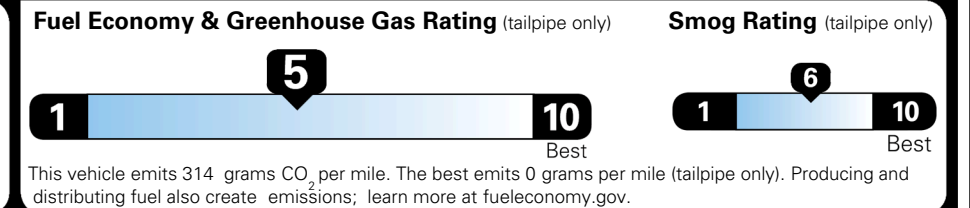

Actual results will vary for many reasons, including driving conditions and how you drive and maintain your vehicle. The average new vehicle gets 29 MPG and costs $8,500 to fuel over 5 years. Cost estimates are based on 15,000 miles per year at $ 3.30 per gallon. MPGe is miles per gasoline gallon equivalent. Vehicle emissions are a significant cause of climate change and smog.

fueleconomy.gov

Calculate personalized estimates and compare vehicles

GOVERNMENT 5-STAR SAFETY RATINGS

Overall Vehicle Score ★ ★ ★ ★ ★

Based on the combined rating of frontal, side and rollover. Should ONLY be compared to other vehicles of similar size and weight.

Frontal Driver ★ ★ ★ ★ ★

Crash Passenger ★ ★ ★ ★ ★

Based on the risk of injury in a frontal impact. Should ONLY be compared to other vehicles of similar size and weight.

Side Front seat ★ ★ ★ ★ ★

Crash Rear seat ★ ★ ★ ★ ★

Star ratings based on the risk of injury in a side impact.

Rollover ★ ★ ★ ★ ★

Star ratings based on the risk of rollover in a single-vehicle crash.

Star ratings range from 1 to 5 stars (★★★★★) with 5 being the highest.

Source: National Highway Traffic Safety Administration (NHTSA).

www.safercar.gov or 1-888-327-4236

Manufacturer's suggested retail price includes Manufacturer's recommended pre-delivery service. License and title fees, state and local taxes and other dealer installed options and accessories are not included in the manufacturer's suggested retail price.

PARTS CONTENT INFORMATION

FOR VEHICLES IN THIS CAR LINE U.S./CANADIAN PARTS CONTENT: 20 %

MAJOR SOURCES OF FOREIGN PARTS:
MEXICO: 45%
KOREA: 30%

NOTE: PARTS CONTENT DOES NOT INCLUDE FINAL ASSEMBLY, DISTRIBUTION, OR OTHER NON-PARTS COSTS.

FOR THIS VEHICLE FINAL ASSEMBLY POINT:
PESQUERIA, NL, MEXICO

COUNTRY OF ORIGIN
ENGINE (MOTOR): USA

TRANSMISSION: KOREA