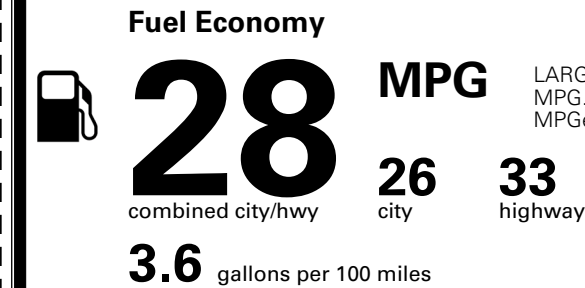

EPA DOT Fuel Economy and Environment

Gasoline Vehicle

LARGE CARS range from 14 to 146 MPG. The best vehicle rates 146 MPGe.

You spend \$250 more in fuel costs over 5 years compared to the average new vehicle.