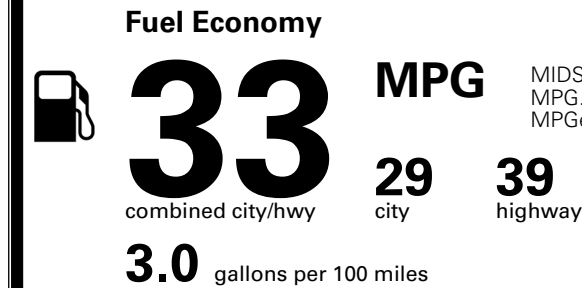

EPA DOT Fuel Economy and Environment

Gasoline Vehicle

MIDSIZE CARS range from 15 to 139 MPG. The best vehicle rates 146 MPGe.

You save \$1,000
 in fuel costs over 5 years compared to the average new vehicle.