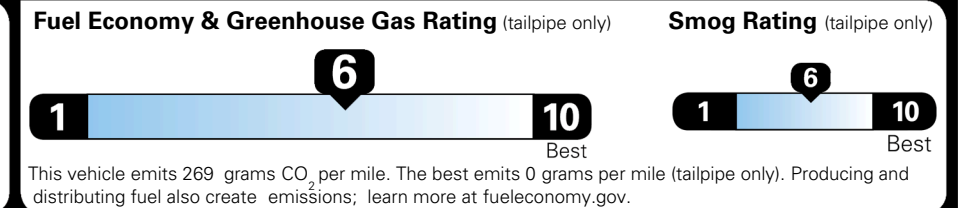

Actual results will vary for many reasons, including driving conditions and how you drive and maintain your vehicle. The average new vehicle gets 29 MPG and costs $8,500 to fuel over 5 years. Cost estimates are based on 15,000 miles per year at $ 3.30 per gallon. MPGe is miles per gasoline gallon equivalent. Vehicle emissions are a significant cause of climate change and smog.

fueleconomy.gov

Calculate personalized estimates and compare vehicles

GOVERNMENT 5-STAR SAFETY RATINGS

Overall Vehicle Score ★★★★★

Based on the combined rating of frontal, side and rollover. Should ONLY be compared to other vehicles of similar size and weight.

Frontal Driver ★★★★★

Crash Passenger ★★★★★

Based on the risk of injury in a frontal impact. Should ONLY be compared to other vehicles of similar size and weight.

Side Front seat ★★★★★

Crash Rear seat ★★★★★

Star ratings based on the risk of injury in a side impact.

Rollover ★★★★★

Star ratings based on the risk of rollover in a single-vehicle crash.

Star ratings range from 1 to 5 stars (★★★★★) with 5 being the highest.

Source: National Highway Traffic Safety Administration (NHTSA).

www.safercar.gov or 1-888-327-4236

Manufacturer's suggested retail price includes Manufacturer's recommended pre-delivery service. License and title fees, state and local taxes and other dealer installed options and accessories are not included in the manufacturer's suggested retail price.

PARTS CONTENT INFORMATION

FOR VEHICLES IN THIS CAR LINE U.S./CANADIAN PARTS CONTENT: 20 %

MAJOR SOURCES OF FOREIGN PARTS:
MEXICO: 45%
KOREA: 30%

NOTE: PARTS CONTENT DOES NOT INCLUDE FINAL ASSEMBLY, DISTRIBUTION, OR OTHER NON-PARTS COSTS.

FOR THIS VEHICLE FINAL ASSEMBLY POINT: PESQUERIA, NL, MEXICO

COUNTRY OF ORIGIN ENGINE (MOTOR): USA

TRANSMISSION: MEXICO