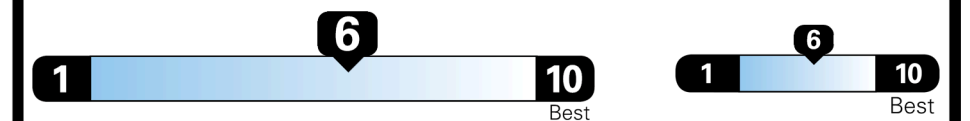

EPA DOT Fuel Economy and Environment

Gasoline Vehicle

Fuel Economy
33 MPG
combined city/hwy
29 city
39 highway
3.0 gallons per 100 miles

MIDSIZE CARS range from 15 to 140 MPG. The best vehicle rates 140 MPGe.

You save $1,500
in fuel costs over 5 years compared to the average new vehicle.

Annual fuel cost $1,600

Fuel Economy & Greenhouse Gas Rating (tailpipe only) **Smog Rating** (tailpipe only)

This vehicle emits 273 grams CO₂ per mile. The best emits 0 grams per mile (tailpipe only). Producing and distributing fuel also create emissions; learn more at fueleconomy.gov.

Actual results will vary for many reasons, including driving conditions and how you drive and maintain your vehicle. The average new vehicle gets 28 MPG and costs $9,500 to fuel over 5 years. Cost estimates are based on 15,000 miles per year at $ 3.50 per gallon. MPGe is miles per gasoline gallon equivalent. Vehicle emissions are a significant cause of climate change and smog.

fueleconomy.gov

Calculate personalized estimates and compare vehicles